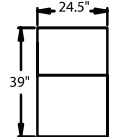

41.5" BACK HEIGHT ON MOTION PIECES

3900 RECLINER
3901 POWER RECLINE