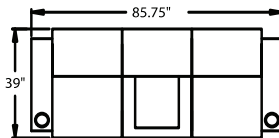

5340 CONSOLE
5341 CONSOLE
POWER RECLINE

5400 ARMLESS
RECLINER
5401 ARMLESS
POWER RECLINE

5440 CONSOLE
5441 CONSOLE
POWER RECLINE