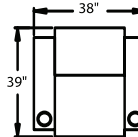

5300 - Straight Arm LF, WAW®, PCL, Rec
5301 - Straight Arm LF, WAW®, PR®, Rec
H. 41.5" W. 31.25" SD. 22" OD. 39"

5400 - Armless, WAW®, PCL, Rec
5401 - Armless, WAW®, PR®, Rec
H. 41.5" W. 24.5" SD. 22" OD. 39"

PR® = PowerRecline®

REC = Recliner

PCL - Pull Cord Release

HOME Theater

41.5" BACK HEIGHT ON MOTION PIECES

36" HEIGHT
4010 WEDGE TABLE

3900 RECLINER
3901 POWER RECLINE

5300 LF ARM
RECLINER
5301 LF ARM
POWER RECLINE