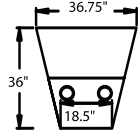

5300 - Straight Arm LF, WAW®, PCL, Rec
5301 - Straight Arm LF, WAW®, PR®, Rec
H. 41.5" W. 31.25" SD. 22" OD. 39"

5400 - Armless, WAW®, PCL, Rec
5401 - Armless, WAW®, PR®, Rec
H. 41.5" W. 24.5" SD. 22" OD. 39"

CURVED

5240 - LF Wedge Arm/RF Straight Arm, WAW®, PCL, Rec
5241 - LF Wedge Arm/RF Straight Arm, WAW®, PR®, Rec
H. 41.5" W. 43.5" SD. 22" OD. 39"

5340 - Wedge Arm RF/LF Straight Arm, WAW®, PCL, Rec
5341 - Wedge Arm RF/LF Straight Arm, WAW®, PR®, Rec
H. 41.5" W. 43.5" SD. 22" OD. 39"

5440 - Wedge Arm RF, WAW®, PCL, Rec
5441 - Wedge Arm RF, WAW®, PR®, Rec
H. 41.5" W. 36.5" SD. 22" OD. 39"

4010 - Snub Nose Wedge Table
H. 36" W. 35.75" OD. 36"

Available in fabric, suede, vinyl, 100% genuine top grain leather or LeatherPlus.*

PR® = PowerRecline®

REC = Recliner

PCL - Pull Cord Release

HOME Theater

41.5" BACK HEIGHT ON MOTION PIECES

36" HEIGHT
4010 WEDGE TABLE

3900 RECLINER
3901 POWER RECLINE

5300 LF ARM
RECLINER
5301 LF ARM
POWER RECLINE