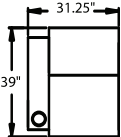

5300 - Straight Arm LF, WAW®, PCL, Rec
5301 - Straight Arm LF, WAW®, PR®, Rec
H. 41.5" W. 31.25" SD. 22" OD. 39"

5400 - Armless, WAW®, PCL, Rec
5401 - Armless, WAW®, PR®, Rec
H. 41.5" W. 24.5" SD. 22" OD. 39"

PR® = PowerRecline®

REC = Recliner

PCL - Pull Cord Release

HOME Theater

41.5" BACK HEIGHT ON MOTION PIECES

36" HEIGHT
4010 WEDGE TABLE

3900 RECLINER
3901 POWER RECLINE

5300 LF ARM
RECLINER
5301 LF ARM
POWER RECLINE