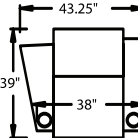

5300 - Straight Arm LF, WAW®, PCL, Rec
5301 - Straight Arm LF, WAW®, PR®, Rec
H. 41.5" W. 31.25" SD. 22" OD. 39"

5400 - Armless, WAW®, PCL, Rec
5401 - Armless, WAW®, PR®, Rec
H. 41.5" W. 24.5" SD. 22" OD. 39"

PR® = PowerRecline®

REC = Recliner

PCL - Pull Cord Release

HOME Theater

41.5" BACK HEIGHT ON MOTION PIECES

36" HEIGHT
4010 WEDGE TABLE

3900 RECLINER
3901 POWER RECLINE

5300 LF ARM
RECLINER
5301 LF ARM
POWER RECLINE

5340 CONSOLE
5341 CONSOLE
POWER RECLINE

5400 ARMLESS
RECLINER
5401 ARMLESS
POWER RECLINE

5440 CONSOLE
5441 CONSOLE
POWER RECLINE

5200 RF ARM
RECLINER
5201 RF ARM
POWER RECLINE

5240 RF ARM
RECLINER
5241 RF ARM
POWER RECLINE