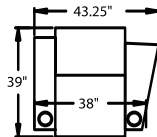

5300 - Straight Arm LF, WAW®, PCL, Rec
5301 - Straight Arm LF, WAW®, PR®, Rec
H. 41.5" W. 31.25" SD. 22" OD. 39"

5400 - Armless, WAW®, PCL, Rec
5401 - Armless, WAW®, PR®, Rec
H. 41.5" W. 24.5" SD. 22" OD. 39"

PR® = PowerRecline®

REC = Recliner

PCL - Pull Cord Release

HOME Theater

41.5" BACK HEIGHT ON MOTION PIECES

36" HEIGHT
4010 WEDGE TABLE

3900 RECLINER
3901 POWER RECLINE

5300 LF ARM
RECLINER
5301 LF ARM
POWER RECLINE