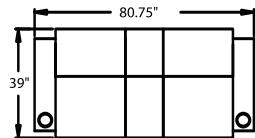

PR® = PowerRecline®

REC = Recliner

PCL - Pull Cord Release

HOME Theater

41.5" BACK HEIGHT ON MOTION PIECES

36" HEIGHT
4010 WEDGE TABLE

3900 RECLINER
3901 POWER RECLINE

5300 LF ARM
RECLINER
5301 LF ARM
POWER RECLINE

5340 CONSOLE
5341 CONSOLE
POWER RECLINE

5400 ARMLESS
RECLINER
5401 ARMLESS
POWER RECLINE

5440 CONSOLE
5441 CONSOLE
POWER RECLINE

5200 RF ARM
RECLINER
5201 RF ARM
POWER RECLINE

5240 RF ARM
RECLINER
5241 RF ARM
POWER RECLINE