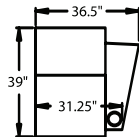

41.5" BACK HEIGHT ON MOTION PIECES

3900 RECLINER
3901 POWER RECLINE