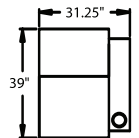

41.5" BACK HEIGHT ON MOTION PIECES

3900 RECLINER
3901 POWER RECLINE